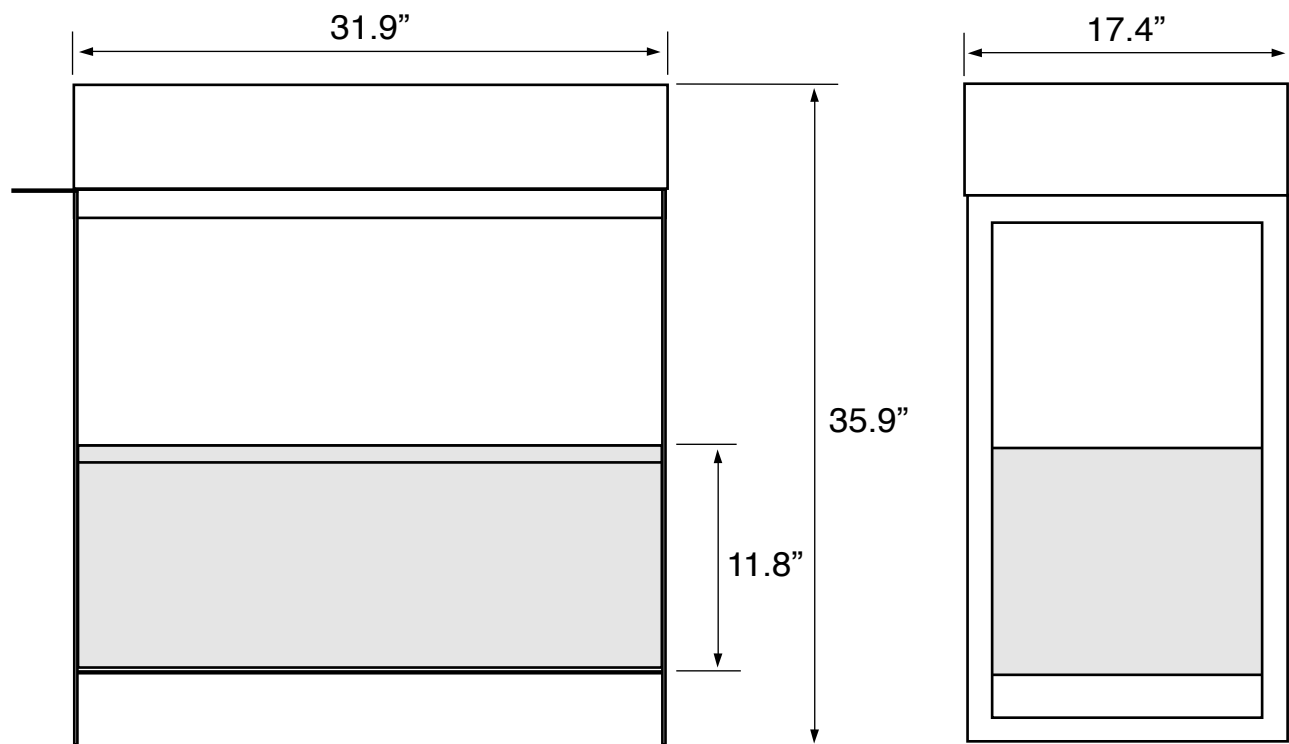

## Technical Information

Bowl type:	Single
Installation:	Console
Bowl dimensions:	Depth: 3.6" Width: 12.2" Length: 15.8"
Drain hole:	1.75"
Faucet hole:	1.38"
Hole configurations:	0, 1, 3
Weight:	140 lbs