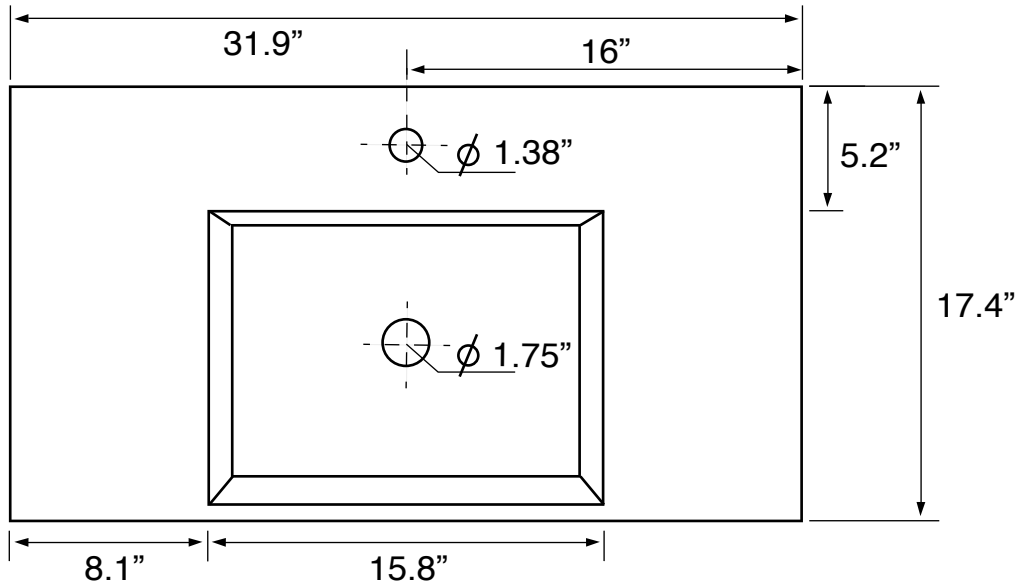

## Technical Information

Bowl type:	Single
Installation:	Console
Bowl dimensions:	Depth: 3.6" Width: 12.2" Length: 15.8"
Drain hole:	1.75"
Faucet hole:	1.38"
Hole configurations:	0, 1, 3
Weight:	140 lbs