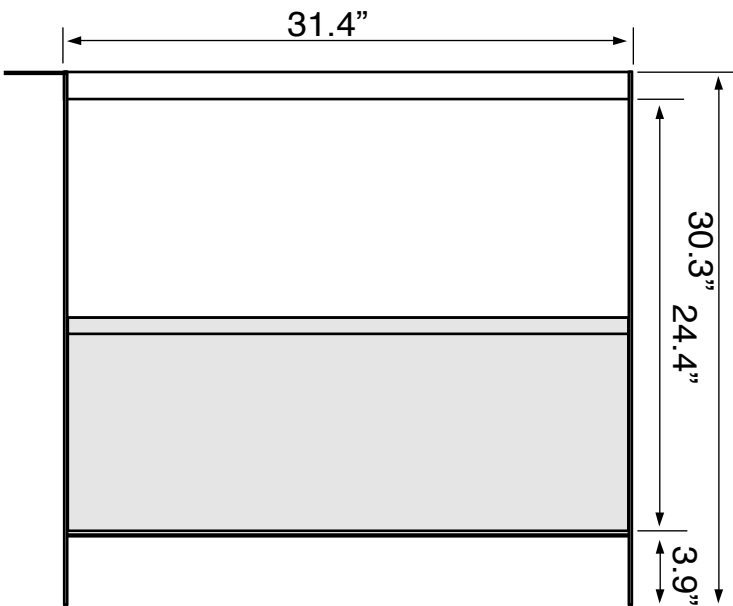

## Technical Information

Bowl type:	Single
Installation:	Console
Bowl dimensions:	Depth: 3.6" Width: 12.2" Length: 15.8"
Drain hole:	1.75"
Faucet hole:	1.38"
Hole configurations:	0, 1, 3
Weight:	140 lbs