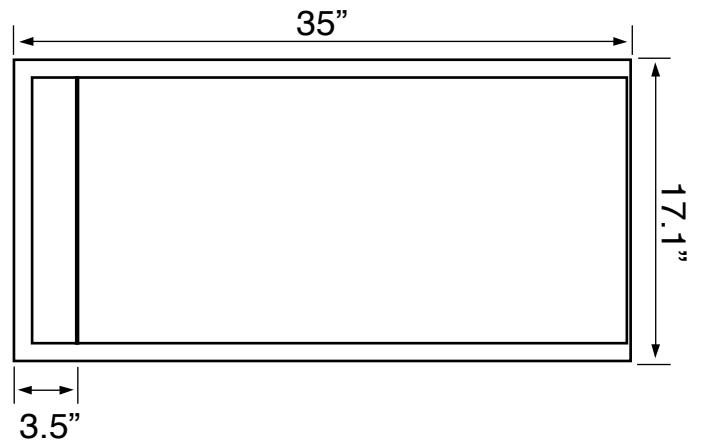

## Technical Information

Bowl type:	Single
Installation:	Console
Bowl dimensions:	Depth: 3.6" Width: 12.2" Length: 15.8"
Drain hole:	1.75"
Faucet hole:	1.38"
Hole configurations:	0, 1, 3
Weight:	140 lbs