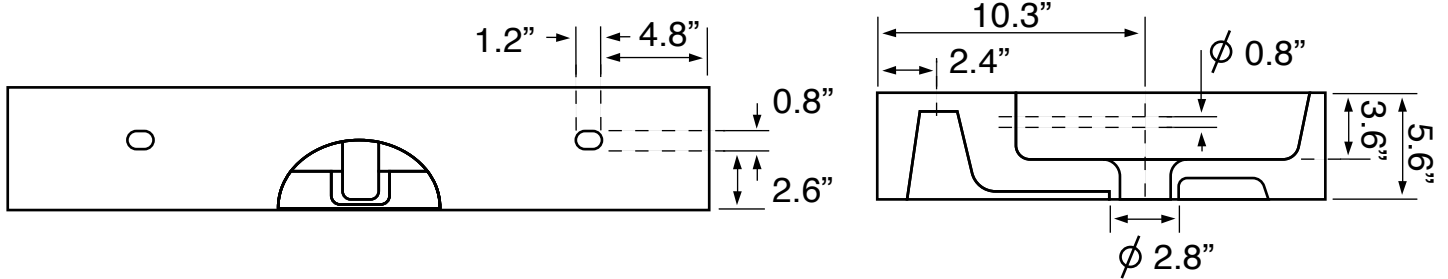

## Configurations

- Single hole.
- Three hole (special order).
- No hole (special order).

## Technical Information

Bowl type:	Single
Installation:	Console
Bowl dimensions:	Depth: 3.6" Width: 12.2" Length: 15.8"
Drain hole:	1.75"
Faucet hole:	1.38"
Hole configurations:	0, 1, 3
Weight:	140 lbs